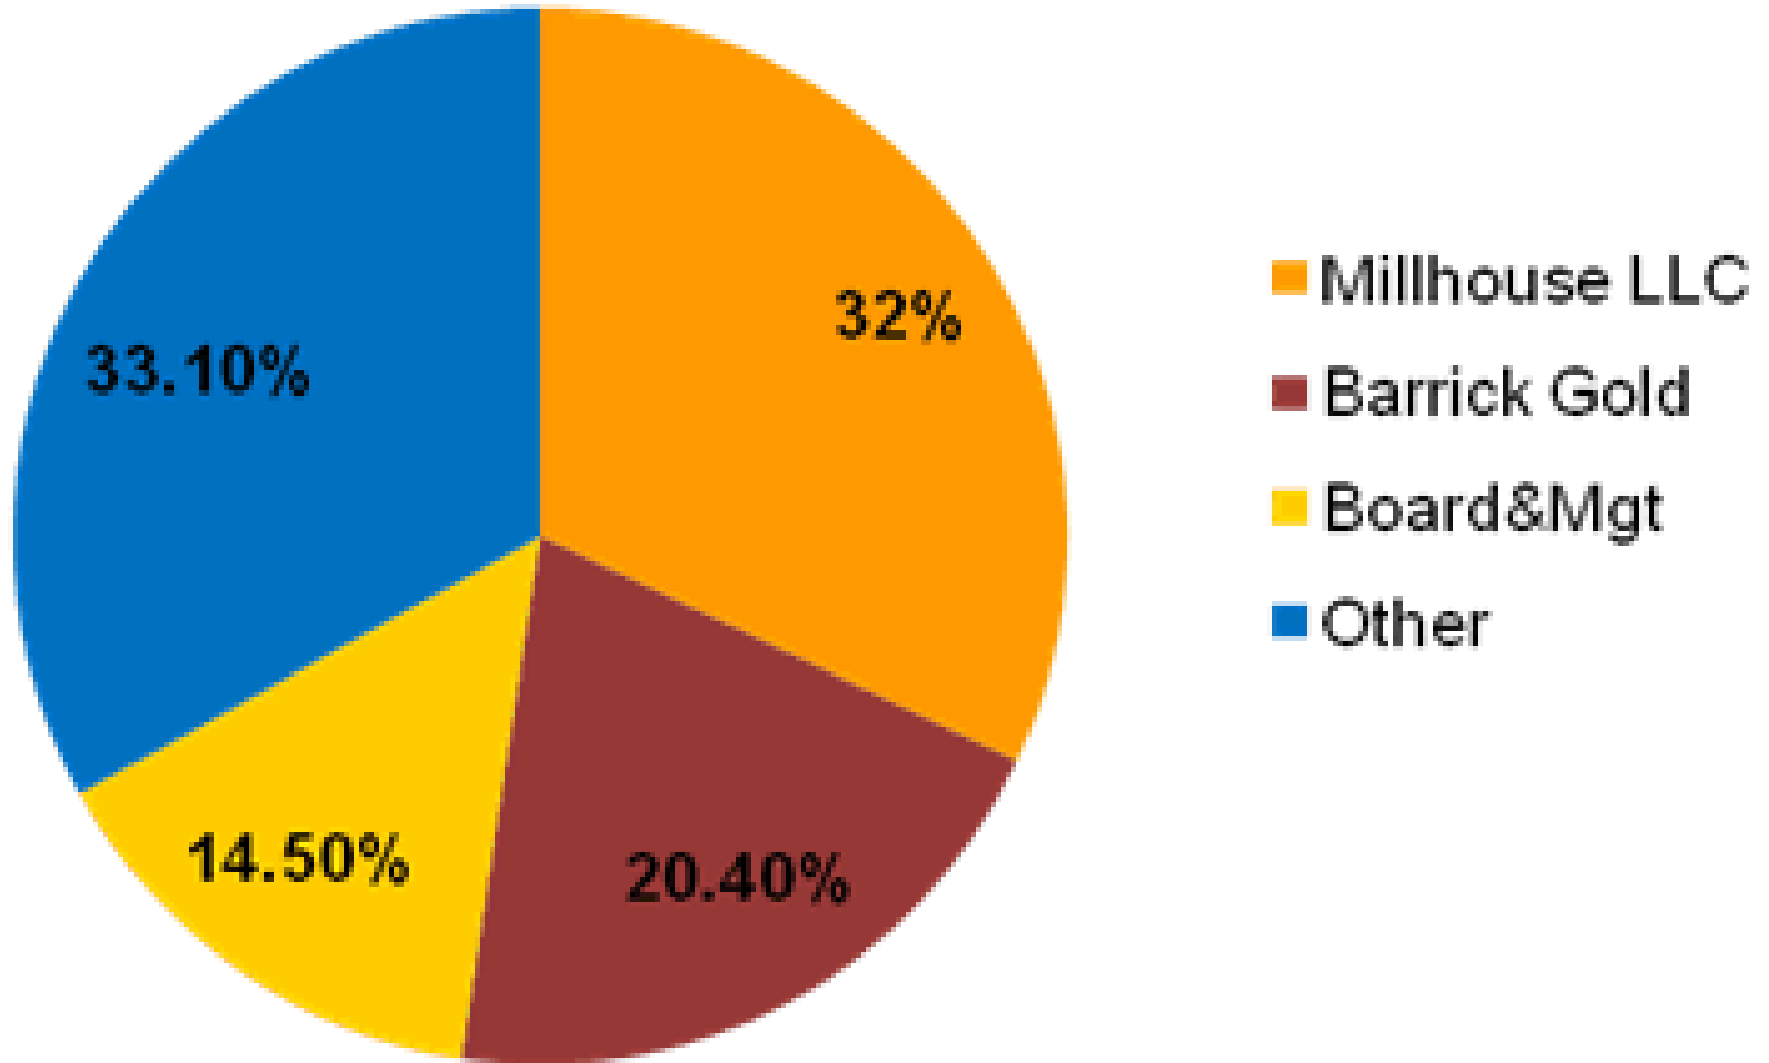

Highland Gold Ownership Structure