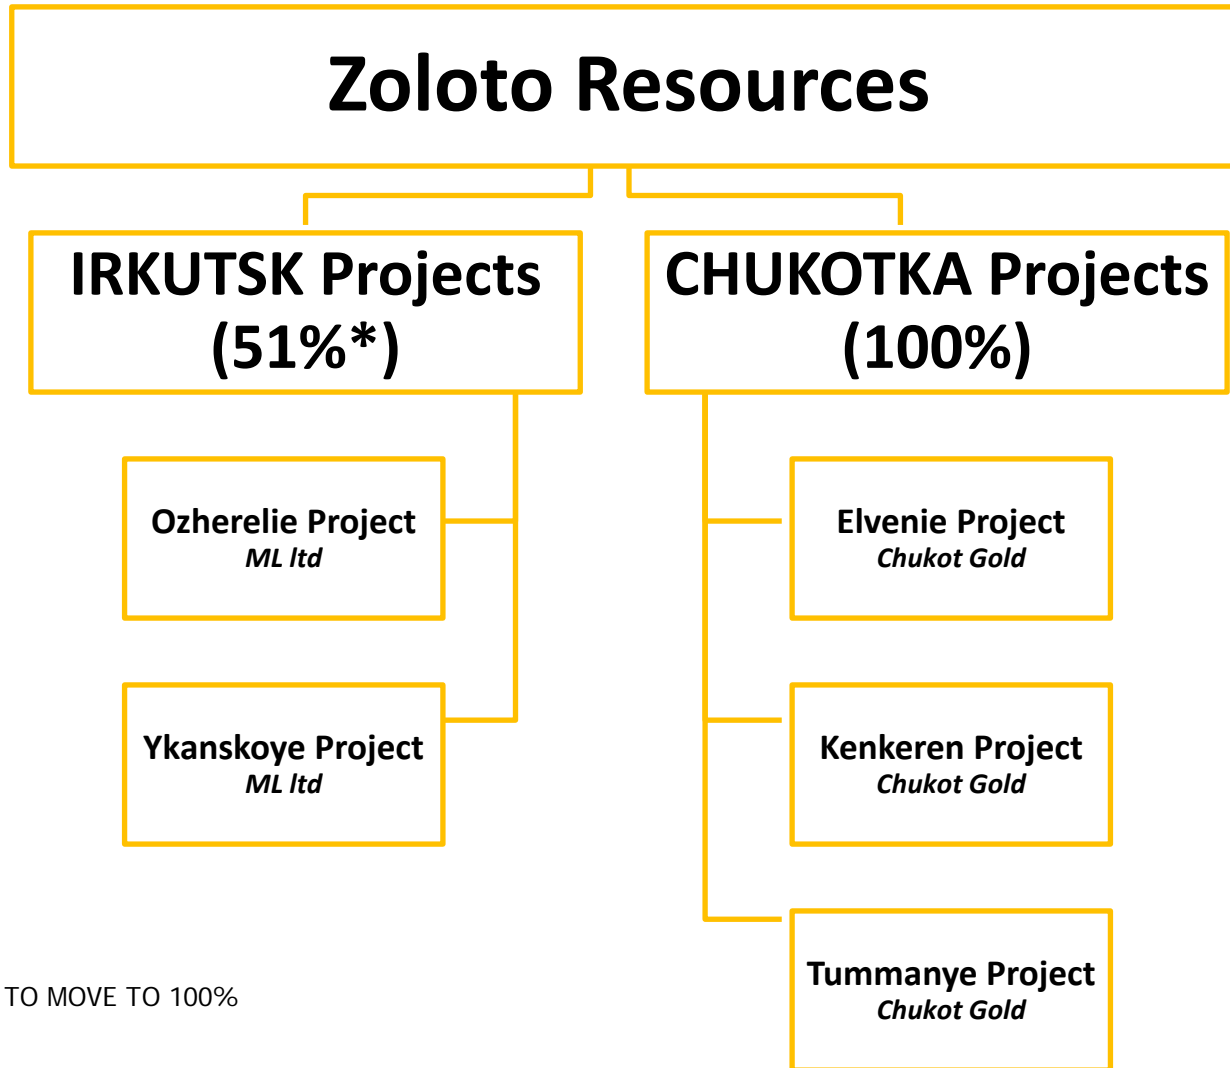

Highland Gold Ownership Structure

Kinross and Kupol

Kupol ownership

B2 Gold and Kupol East and West property

Zoloto Resources is a Vancouver-based Company

Zoloto Resources Structure

*PLUS OPTION TO MOVE TO 100%

Kenkeren Geology

**Skvoznoy Mineralized
Thrust Fault**

**Native Gold from
Skvoznoy Zone**

Kenkeren Camp Site & Diamond Drill

Stock Prices

Highland Gold

B2Gold

Kinross Gold