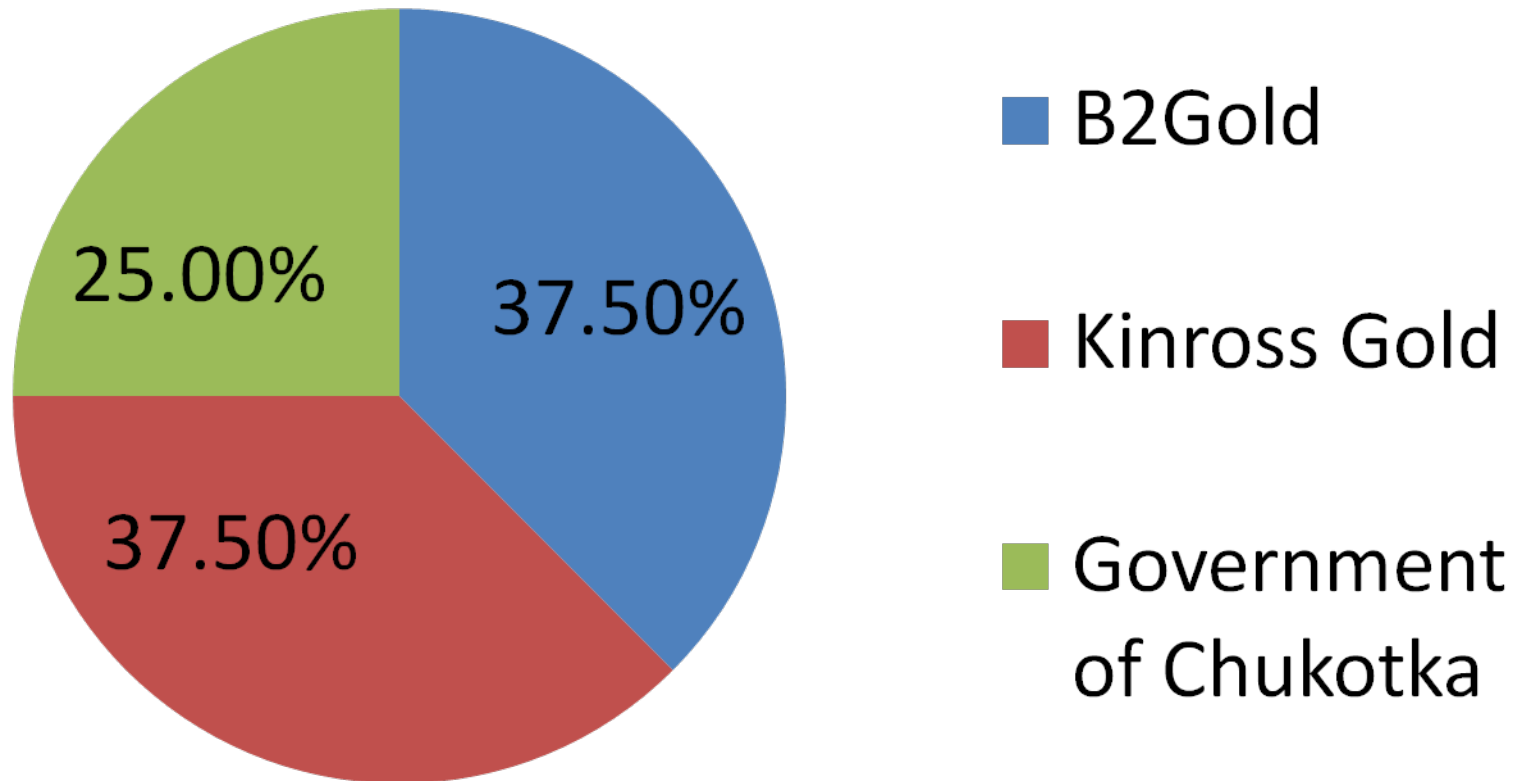

Highland Gold Ownership Structure

Kinross and Kupol

Kupol ownership

B2 Gold and Kupol East and West property

Zoloto Resources is a Vancouver-based Company

Zoloto Resources Structure

*PLUS OPTION TO MOVE TO 100%