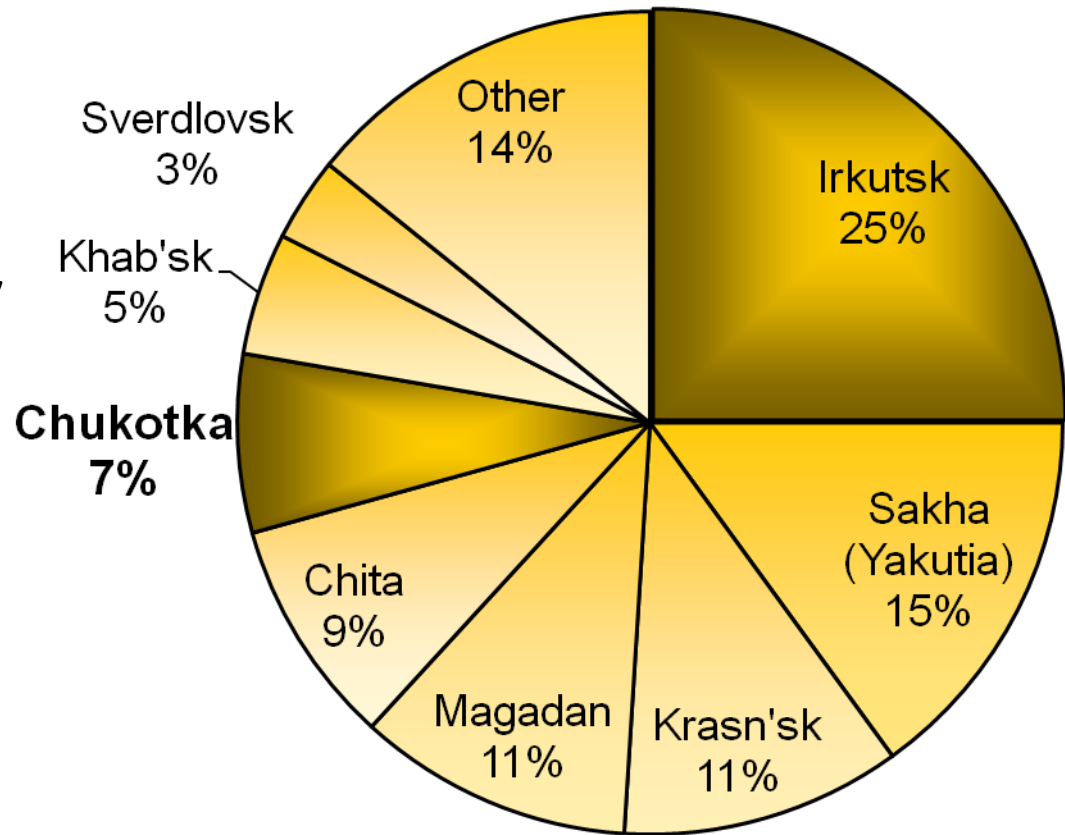

Chukotka is the Russian region closest to the United States and Alaska. Since 1992, one of 87 equal subjects of the Russian Federation

Chukotka Autonomous District 

The Chukotka Autonomous District

- Located in extreme Northeast of Russia
- Area is 737,700 square kilometers, twice the size of Japan, or France and the UK combined
- Population 56,000, of which, 17,000 Native people
- More than half of area located north of the Arctic Circle
- Extreme climactic conditions, with permafrost

Roman Abramovich,
Head of Chukotka Parliament &
Former Governor

Chukotka is significant in the Russian Gold Industry

Foreigners know this...

Russian Gold Reserves by Region

Foreign companies operating in Chukotka bring outside capital through rising capital internationally